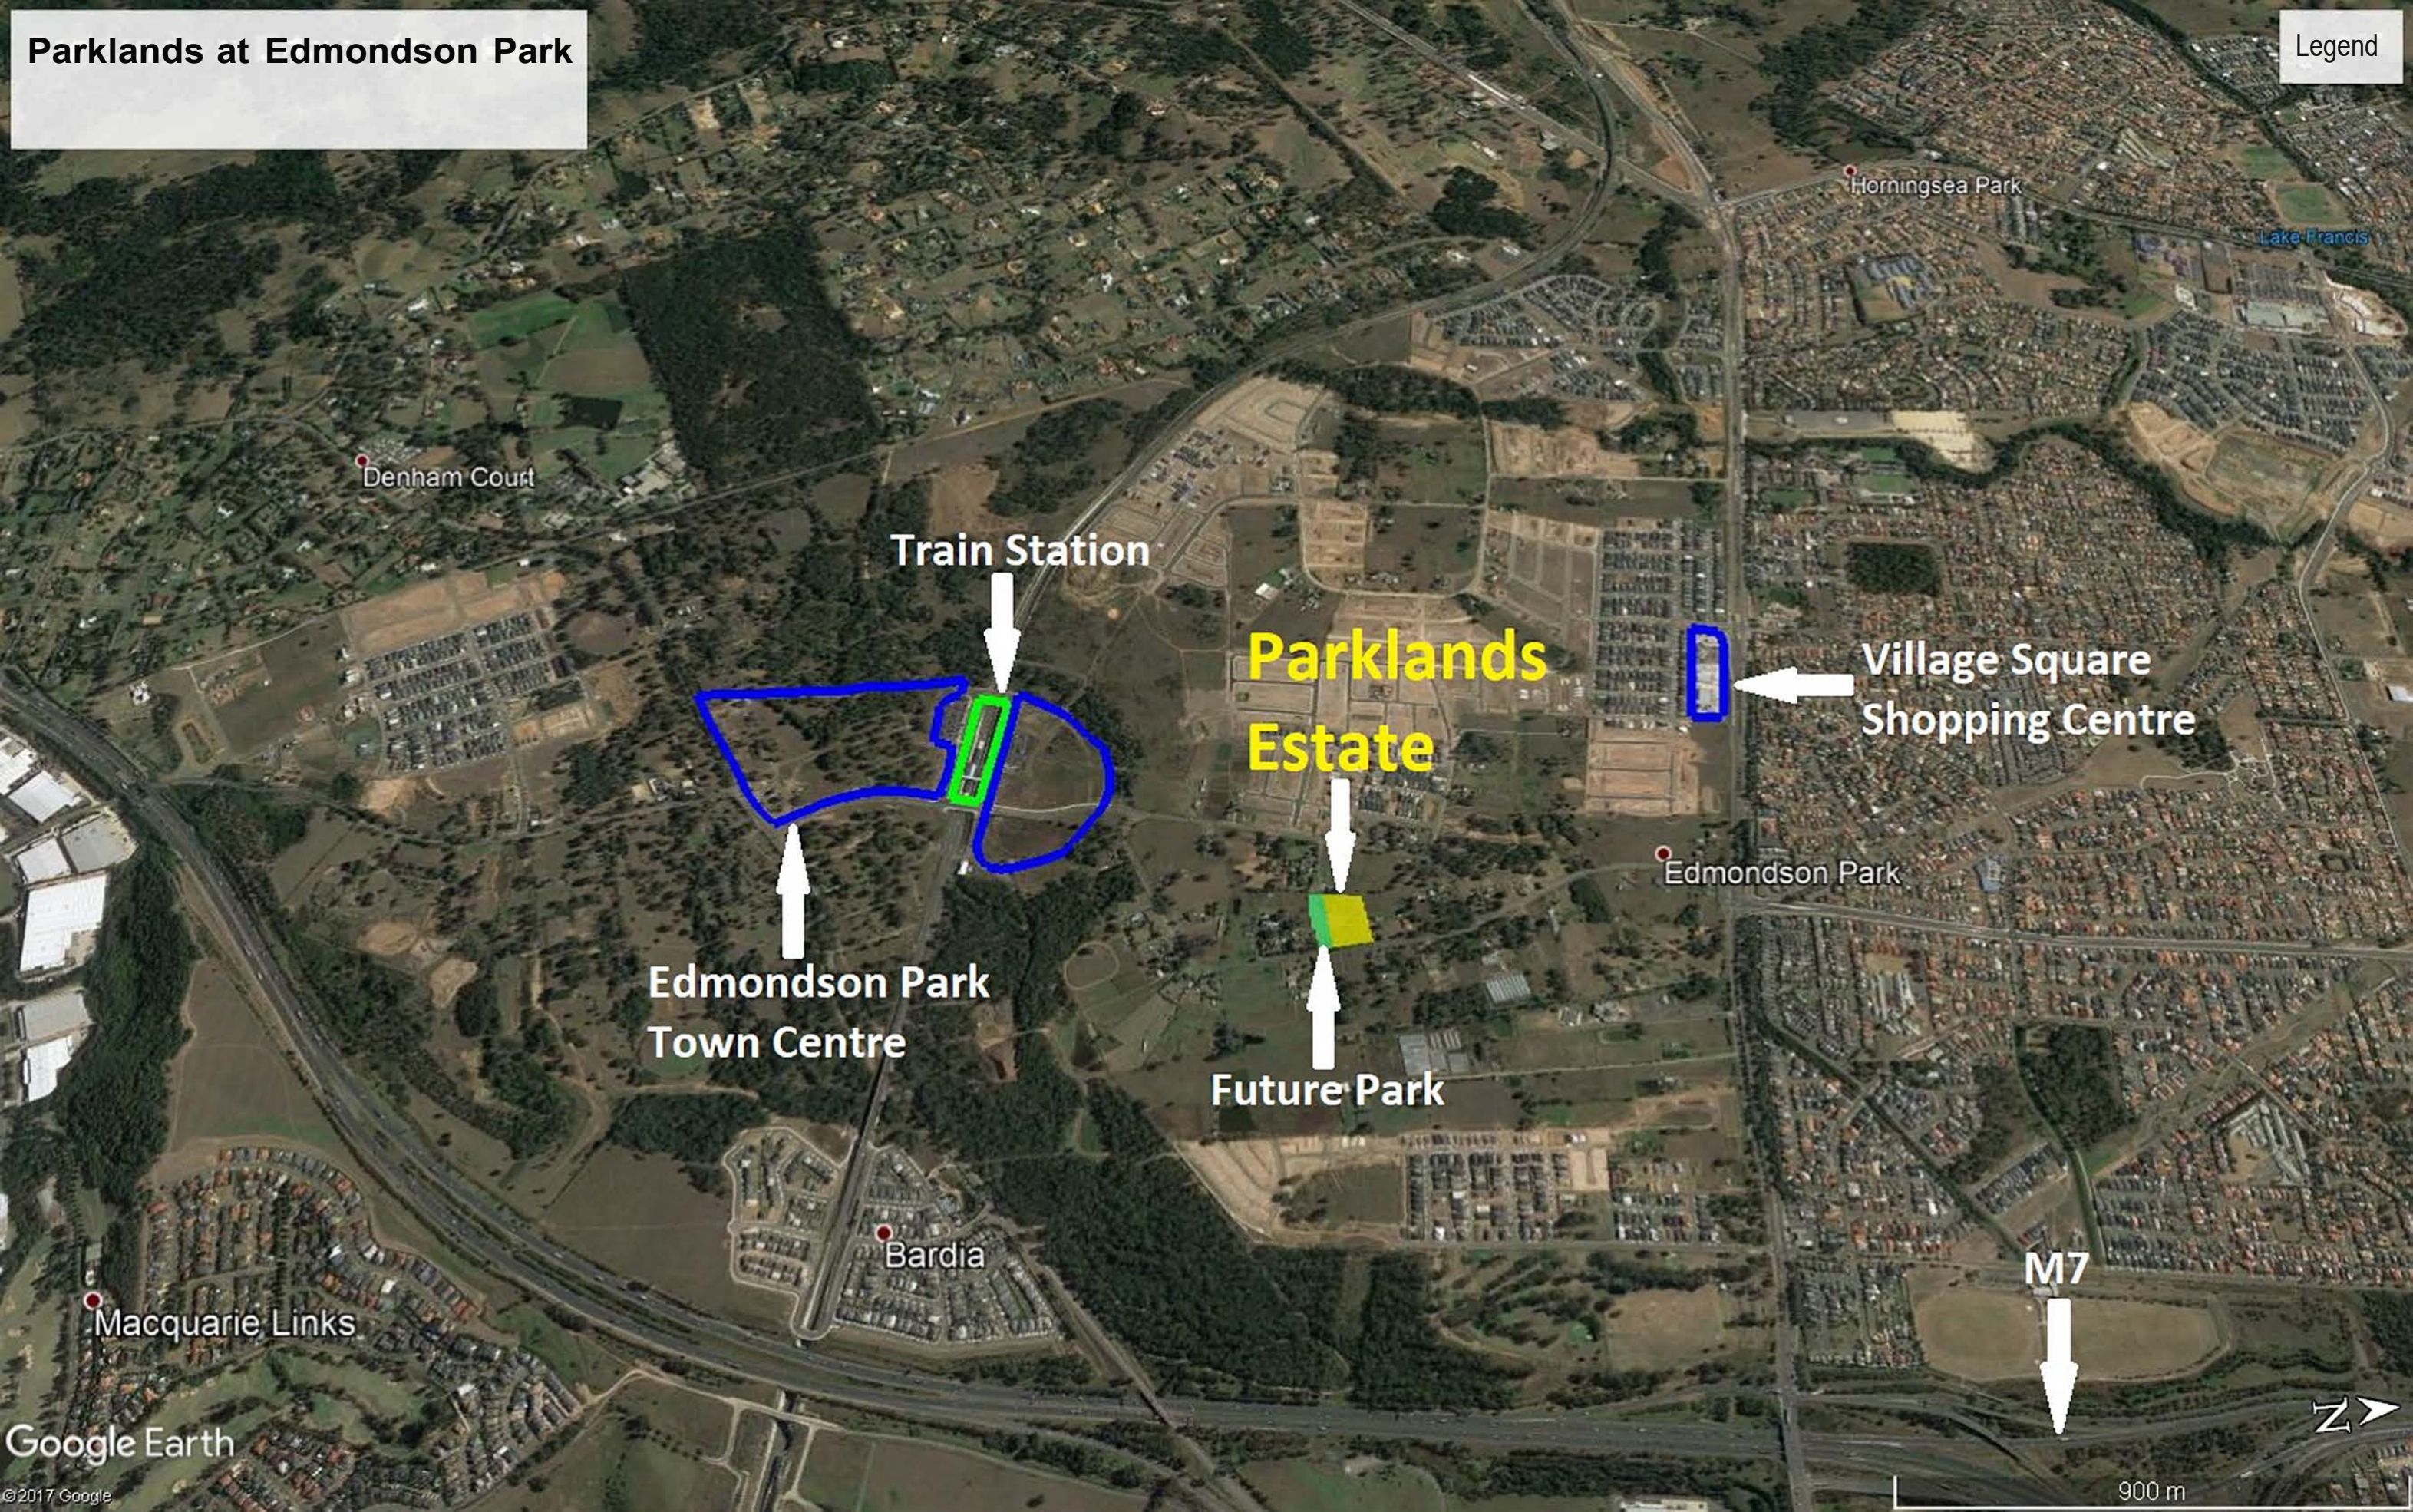

Transport

- *Edmondson Park Train Station 1km
- *190 Croatia Ave Bus Stop 950m
- *Croatia/Dalmatia 600m

Shops

- *Village Square Shopping Centre 1.3km
Aldi, First Choice Liquor, 7 Eleven Petrol Station, McDonalds, Anytime Fitness, Oporto
- *Future Edmondson Park Town Centre 900m
Main line Supermarket, Discount department store, Fresh food market hall, Cinema complex, Medical centre, Approximately 120 specialty shops, Tavern
- *Crossroads Homemaker Centre 3.0km
Bunnings, Costco, Chemist Warehouse, Nick Scali, Freedom Furniture, Forty Winks and many more

Parks and Leisure

- *"Parklands" Park 100m
- *Tree Valley Golf Course 2.1km
- *Crossroads Hotel 3.2km

parklands
at EDMONDSON PARK

Parklands at Edmondson Park

Legend

Denham Court

Train Station

Parklands Estate

Village Square Shopping Centre

Edmondson Park Town Centre

Future Park

Edmondson Park

Macquarie Links

Bardia

Horningsea Park

Lake Francis